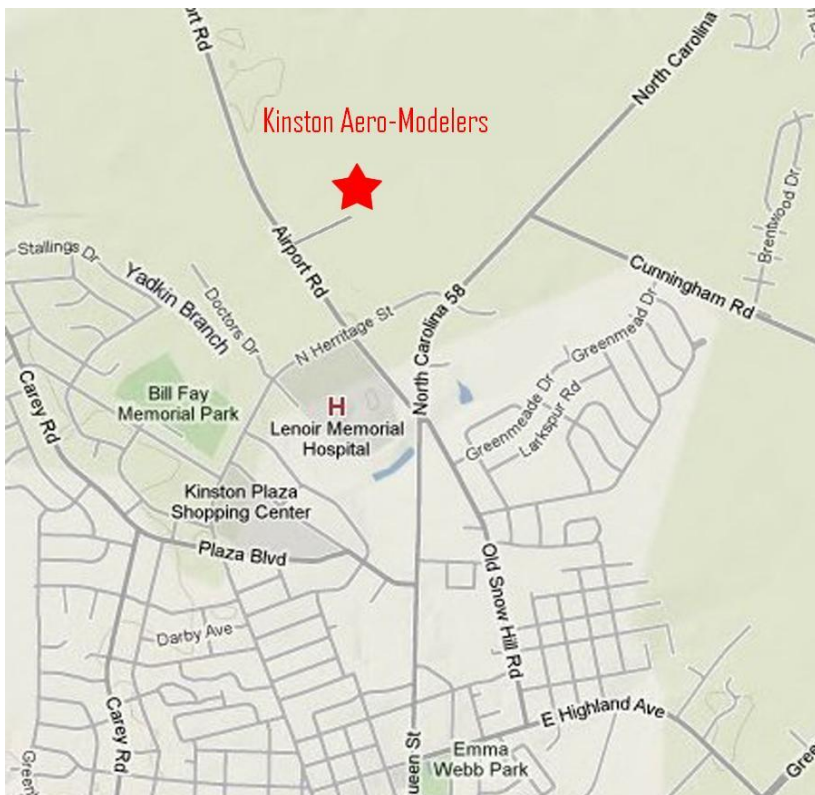

KINSTON AERO-MODELERS R/C FLY-IN

**-Saturday, April 7th-
9AM- UNTIL**

-Pilots Landing Fee: \$10.00

-FREE ADMISSION TO SPECTATORS

-Refreshments Available on field

-NO ALCOHOL

-Pilots Briefing 9:00am

313 Airport Rd. At Lenoir Crossing
(Across from Lenoir Memorial Hospital)

Bojangles

Famous Chicken 'n Biscuits

2DOGRC'S RC WAREHOUSE
2DOGRC.COM
A BREED APART

PLANE NUTZ
FLY LIKE YOU'RE NUTZ
1-877-768-9458 **RC.COM**

TOWER HOBBIES®

AMA
ACADEMY OF
MODEL AERONAUTICS

Contact: Juan Cantu, CD (252) 560-8031