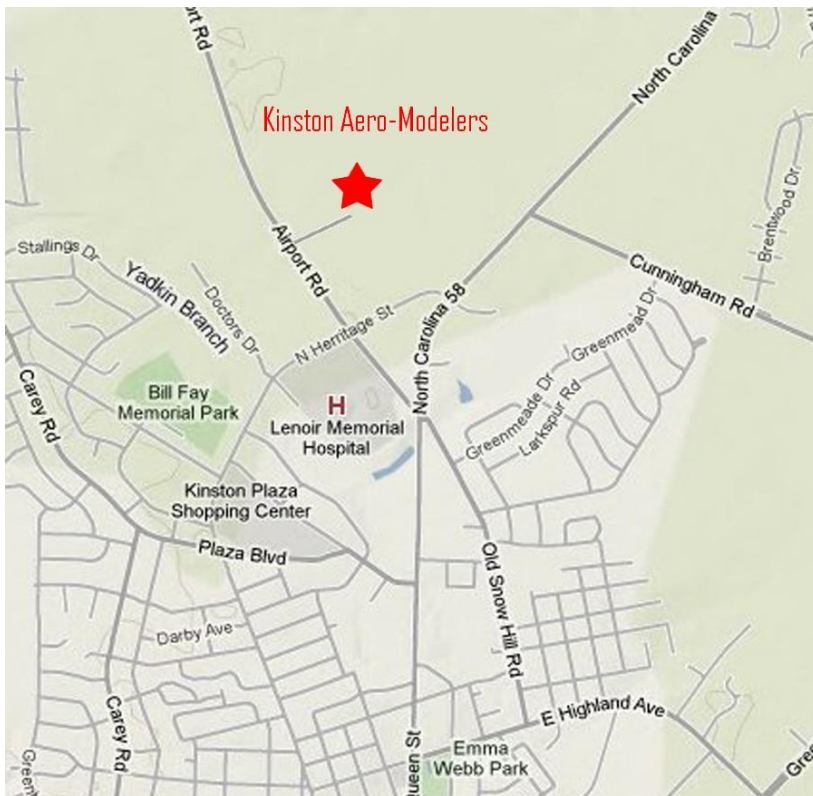

# KINSTON AERO-MODELERS R/C FLY-IN

**-Saturday, April 7th-  
9AM- UNTIL**

**\*\*Candy Drop for Kids at 12PM\*\***

-Pilots Landing Fee: \$10.00

-FREE ADMISSION TO SPECTATORS

-Refreshments Available on field

-NO ALCOHOL

-Pilots Briefing 9:00am

313 Airport Rd. At Lenoir Crossing  
(Across from Lenoir Memorial Hospital)

## Bojangles'

Famous Chicken 'n Biscuits

2DOGRC'S RC WAREHOUSE  
**2DOGRC.COM**  
A BREED APART

**PLANE NUTZ**  
FLY LIKE YOU'RE NUTZ  
1-877-768-9458 **RC.COM**

**TOWER HOBBIES®**

**RIGHT-ON  
SIGNS  
& DESIGNS**